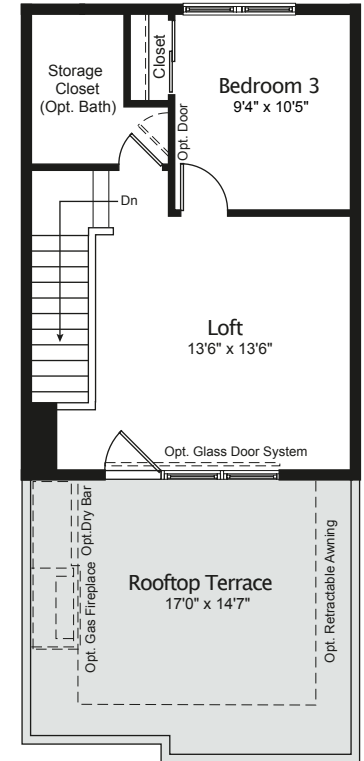

THE BEECH

TOWNHOMES
BY EYA
CABIN JOHN VILLAGE

LOWER LEVEL

MAIN LEVEL

UPPER LEVEL

LOFT LEVEL

Prices, terms, and features are subject to change without notice. The specifications, room dimensions, and features shown in the unit floor plan are approximate and are for illustrative purposes only. Square footage totals and room dimensions provided above may not be relied upon as definitive, are subject to modifications without notice, and may differ from the actual square footage and dimensions delivered. Actual layout, room dimensions, window sizes and locations, and steps to grade may vary and are subject to modifications without notice.