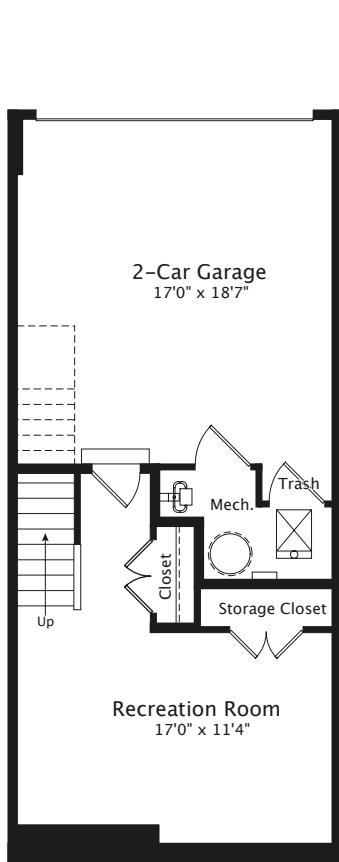

THE BEECH

TOWNHOMES
BY EYA
CABIN JOHN VILLAGE

LOWER LEVEL

MAIN LEVEL

UPPER LEVEL

LOFT LEVEL

Prices, terms, and features are subject to change without notice. The specifications, room dimensions, and features shown in the unit floor plan are approximate and are for illustrative purposes only. Square footage totals and room dimensions provided above may not be relied upon as definitive, are subject to modifications without notice, and may differ from the actual square footage and dimensions delivered. Actual layout, room dimensions, window sizes and locations, and steps to grade may vary and are subject to modifications without notice.