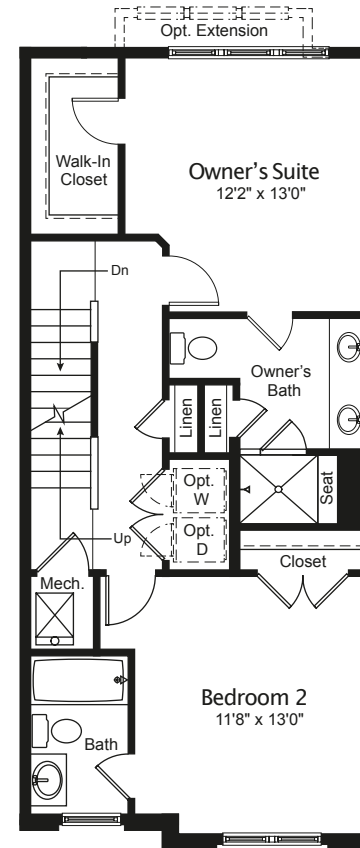

THE BEECH

TOWNHOMES
BY EYA
CABIN JOHN VILLAGE

LOWER LEVEL

MAIN LEVEL

UPPER LEVEL

LOFT LEVEL

Prices, terms, and features are subject to change without notice. The specifications, room dimensions, and features shown in the unit floor plan are approximate and are for illustrative purposes only. Square footage totals and room dimensions provided above may not be relied upon as definitive, are subject to modifications without notice, and may differ from the actual square footage and dimensions delivered. Actual layout, room dimensions, window sizes and locations, and steps to grade may vary and are subject to modifications without notice.