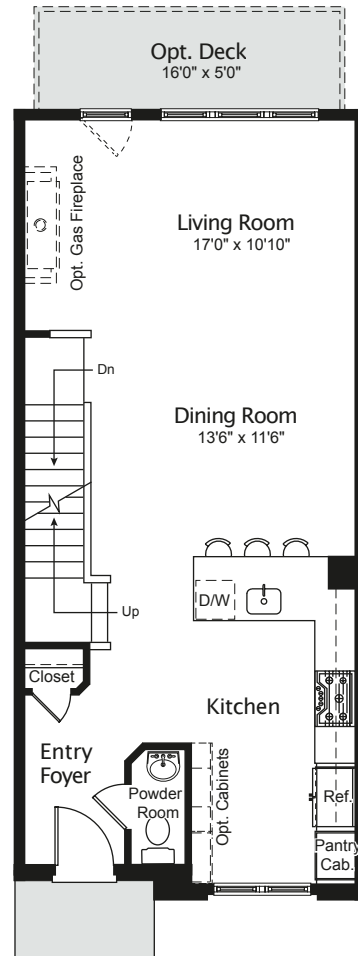

THE BEECH

TOWNHOMES
BY EYA
CABIN JOHN VILLAGE

LOWER LEVEL

MAIN LEVEL

UPPER LEVEL

LOFT LEVEL

Prices, terms, and features are subject to change without notice. The specifications, room dimensions, and features shown in the unit floor plan are approximate and are for illustrative purposes only. Square footage totals and room dimensions provided above may not be relied upon as definitive, are subject to modifications without notice, and may differ from the actual square footage and dimensions delivered. Actual layout, room dimensions, window sizes and locations, and steps to grade may vary and are subject to modifications without notice.