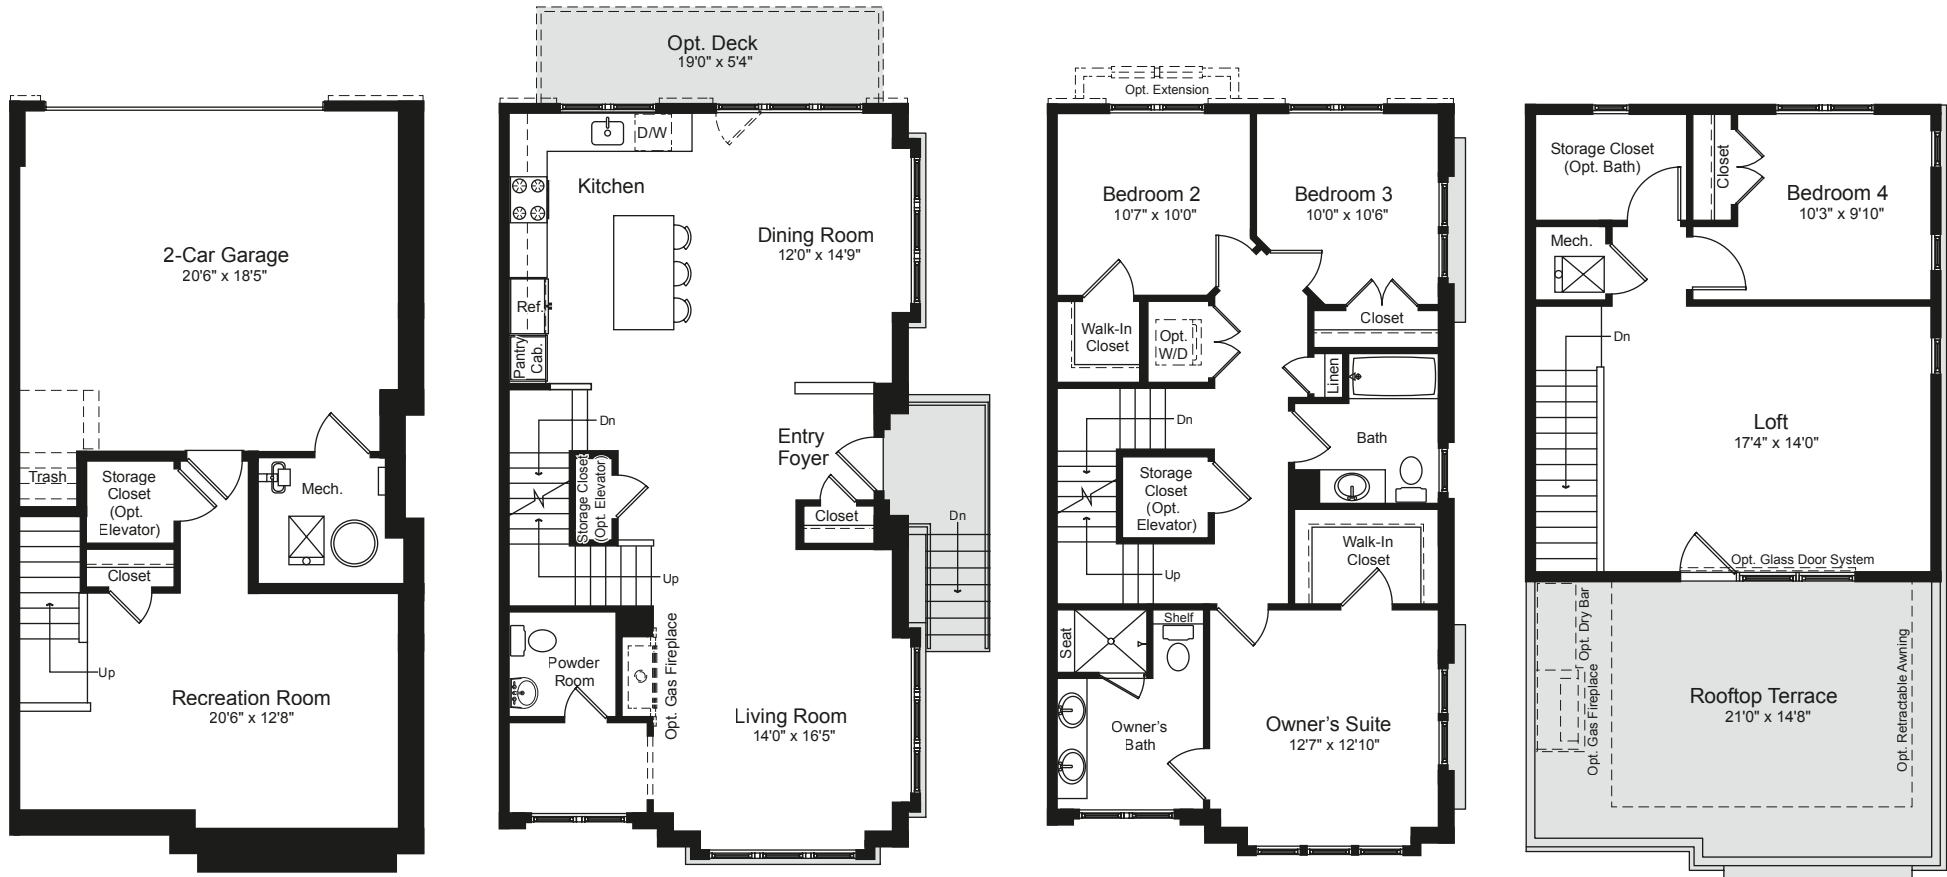

# THE CYPRESS 1

**TOWNHOMES**  
BY EYA  
CABIN JOHN VILLAGE

LOWER LEVEL

MAIN LEVEL

UPPER LEVEL

LOFT LEVEL

Prices, terms, and features are subject to change without notice. The specifications, room dimensions, and features shown in the unit floor plan are approximate and are for illustrative purposes only. Square footage totals and room dimensions provided above may not be relied upon as definitive, are subject to modifications without notice, and may differ from the actual square footage and dimensions delivered. Actual layout, room dimensions, window sizes and locations, and steps to grade may vary and are subject to modifications without notice.